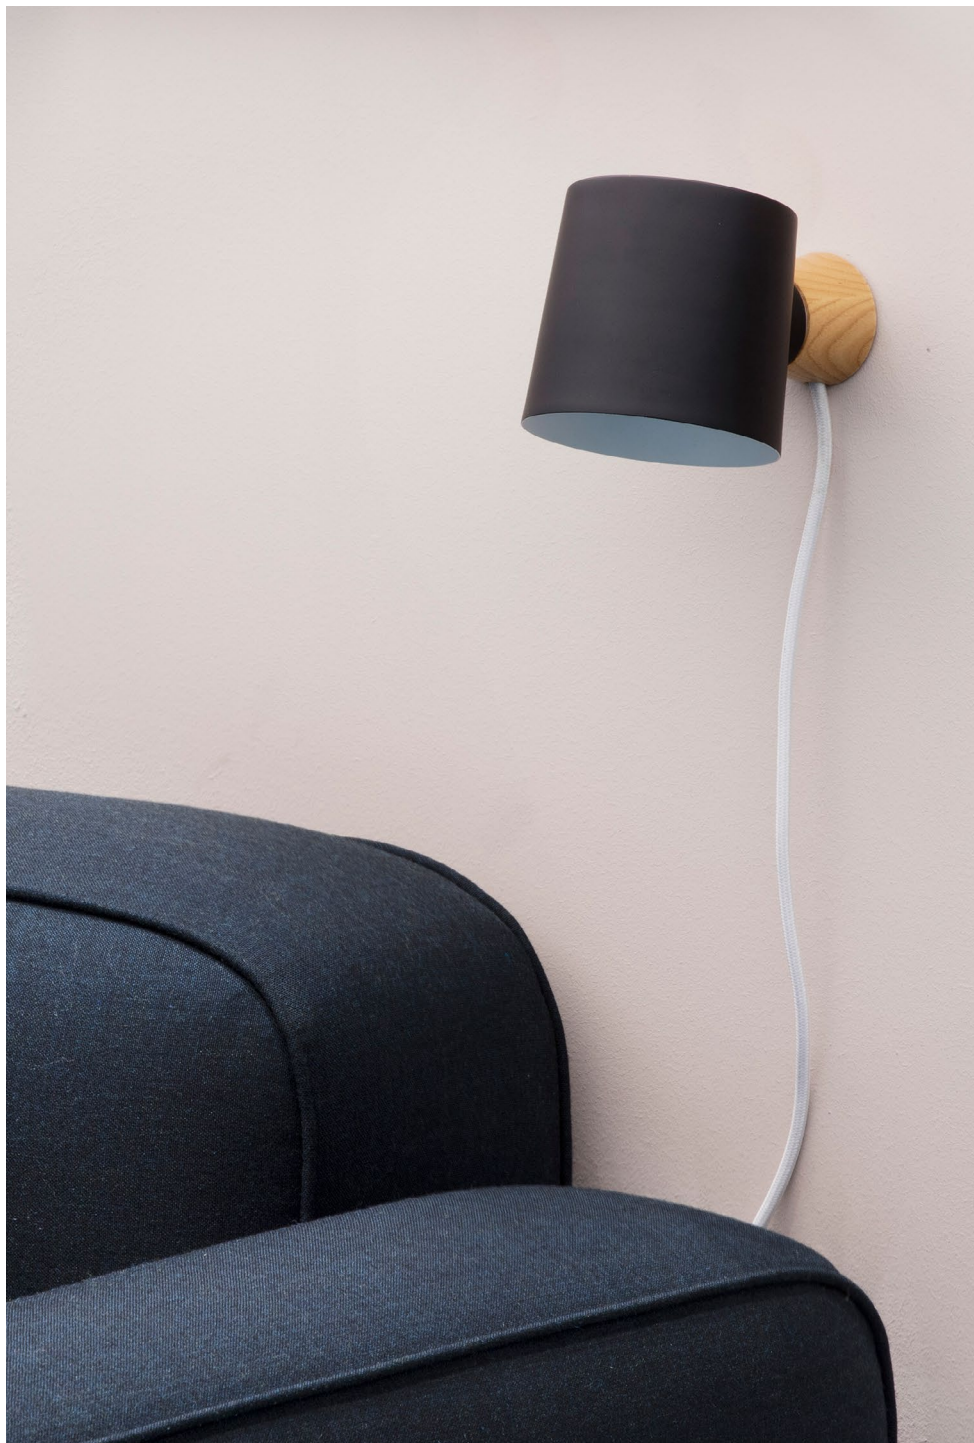

Pine table various sizes / colours