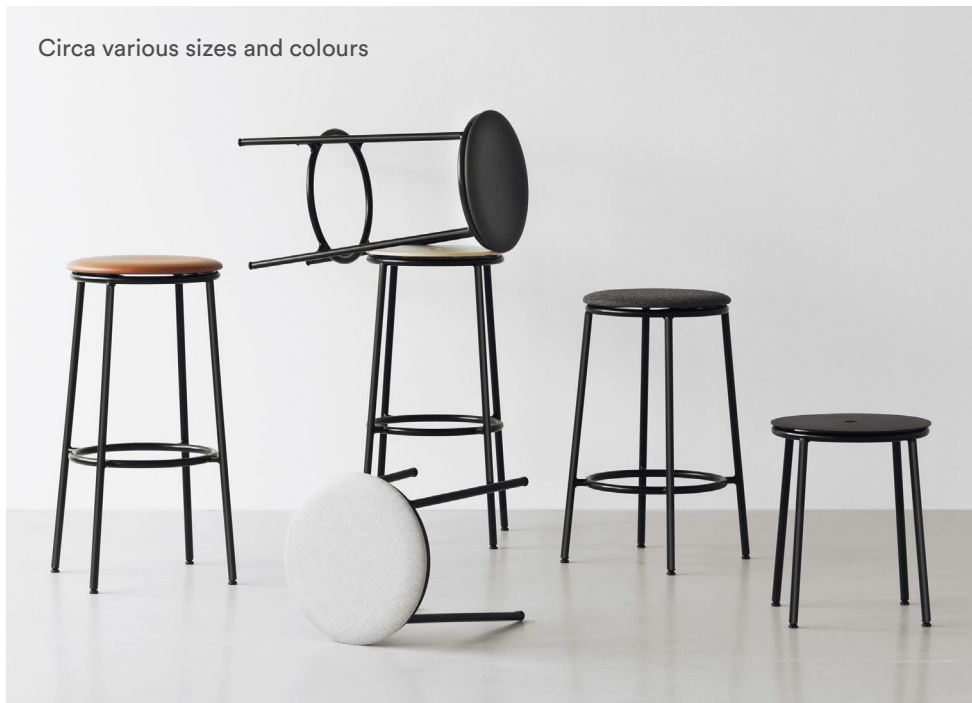

Circa various sizes and colours