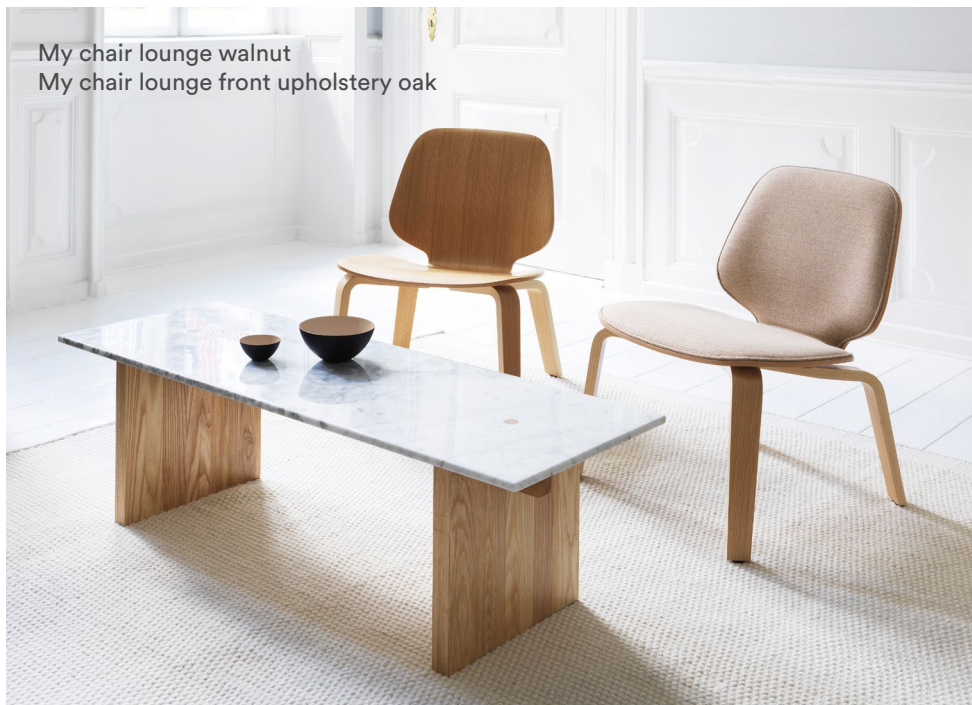

My chair lounge walnut
My chair lounge front upholstery oak